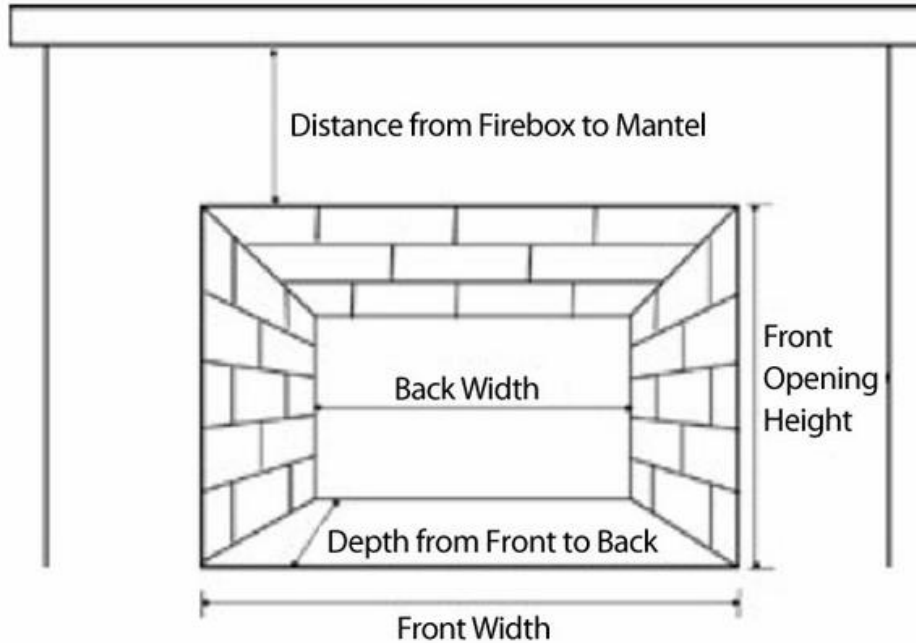

MEASURING FOR YOUR INSERT

Distance from Firebox to Mantel: _____ inches

Front Opening Height: _____ inches

Depth from Front to Back: _____ inches

Front Width: _____ inches

Back Width: _____ inches